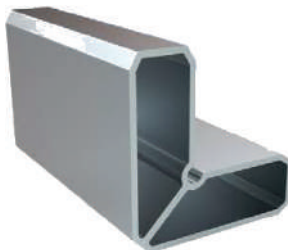

**Güneş Kırıcı Profili**  
*Sun Shade Profile*

**Product Code: 2596**

**Weight kg/m: 0,618**  
( 80 x 30 x 1,3mm )

**180'lik Lambiri Profili**  
*180 Paneling Profile*

**Product Code: 8138**

**Weight kg/m: 1,559**  
( 181 x 16 x 1,4mm )

**150'lik Lambiri Profili**  
*150 Paneling Profile*

**Product Code: 2546**

**Weight kg/m: 1,467**  
( 160,5 x 16 x 1,5mm )

**Kapı Köşe Takoza**  
*Door Corner Wedge*

**Product Code: 2972**

**Weight kg/m: 3,440**  
( 76 x 76 x 4mm )