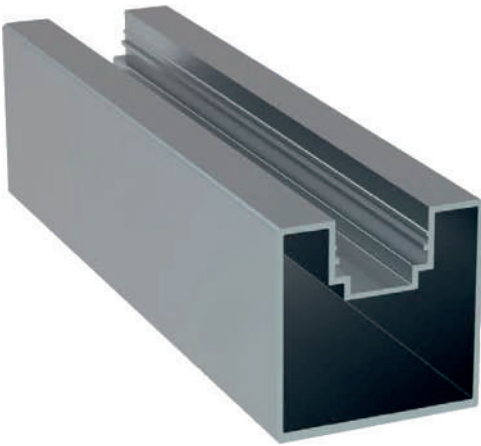

**Product Code: 8135**

**Weight kg/m: 3,122**  
( 90 x 90 x 2mm )

**90x90 Dikme Kapak Profili**  
*90x90 Sewing Cover Profile*

**Product Code: 8136**

**Weight kg/m: 0,090**  
( 18 x 7,4 x 1mm )

**Yeni Çerçeve Profili**  
*New Frame Profile*

**Product Code: 8281**

**Weight kg/m: 0,683**  
( 40 x 40 x 2mm )

**Cam Kanat Profili**  
*Glass Wing Profile*

**Product Code: 8181**

**Weight kg/m: 0,483**  
( 55 x 19,4 x 1,2mm )

**Üst Kapama Profili**  
*Top Closing Profile*