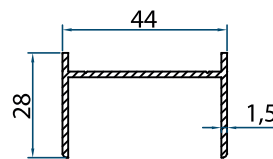

Profile No	kg/m
8281	0,683

Profile No	kg/m
2546	1,467

Profile No	kg/m
2971	1,450

Profile No	kg/m
8181	0,483

Profile No	kg/m
2595	0,393

Profile No	kg/m
2609	0,350

**90x90 Dikme Profili**  
*90x90 Sewing Profile*

**Product Code: 8135**

**Weight kg/m: 3,122**  
( 90 x 90 x 2mm )

**90x90 Dikme Kapak Profili**  
*90x90 Sewing Cover Profile*

**Product Code: 8136**

**Weight kg/m: 0,090**  
( 18 x 7,4 x 1mm )

**Yeni Çerçeve Profili**  
*New Frame Profile*

**Product Code: 8281**

**Weight kg/m: 0,683**  
( 40 x 40 x 2mm )

**Cam Kanat Profili**  
*Glass Wing Profile*

**Product Code: 8181**

**Weight kg/m: 0,483**  
( 55 x 19,4 x 1,2mm )

**Üst Kapama Profili**  
*Top Closing Profile*

**Product Code: 8137**

**Weight kg/m: 0,406**  
( 37 x 19,4 x 1,2mm )

**Güneş Kırıcı Yan Kasa Profili**  
*Sun Shade Side Frame Profile*

**Product Code: 2595**

**Weight kg/m: 0,393**  
( 44 x 28 x 1,5mm )