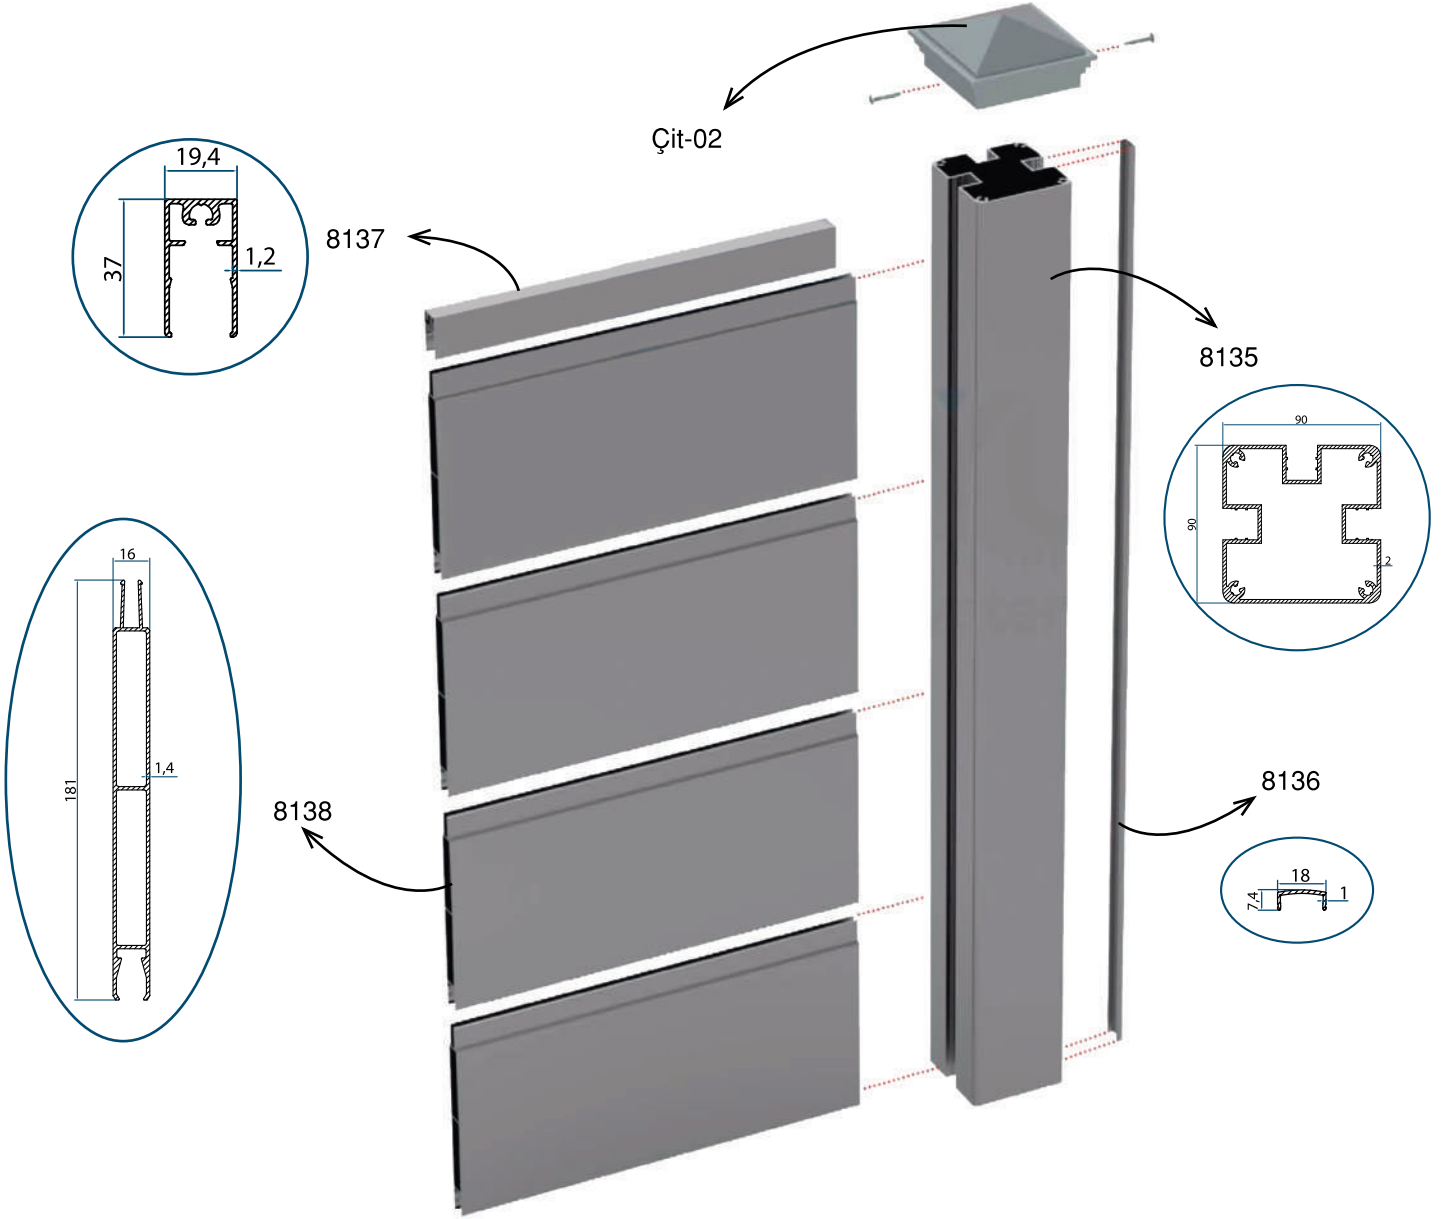

BAHÇE ÇİT SİSTEMİ DÜZ MODEL

GUHHER
ALÜMİNYUM TEKNOLOJİLERİ

Çit-02