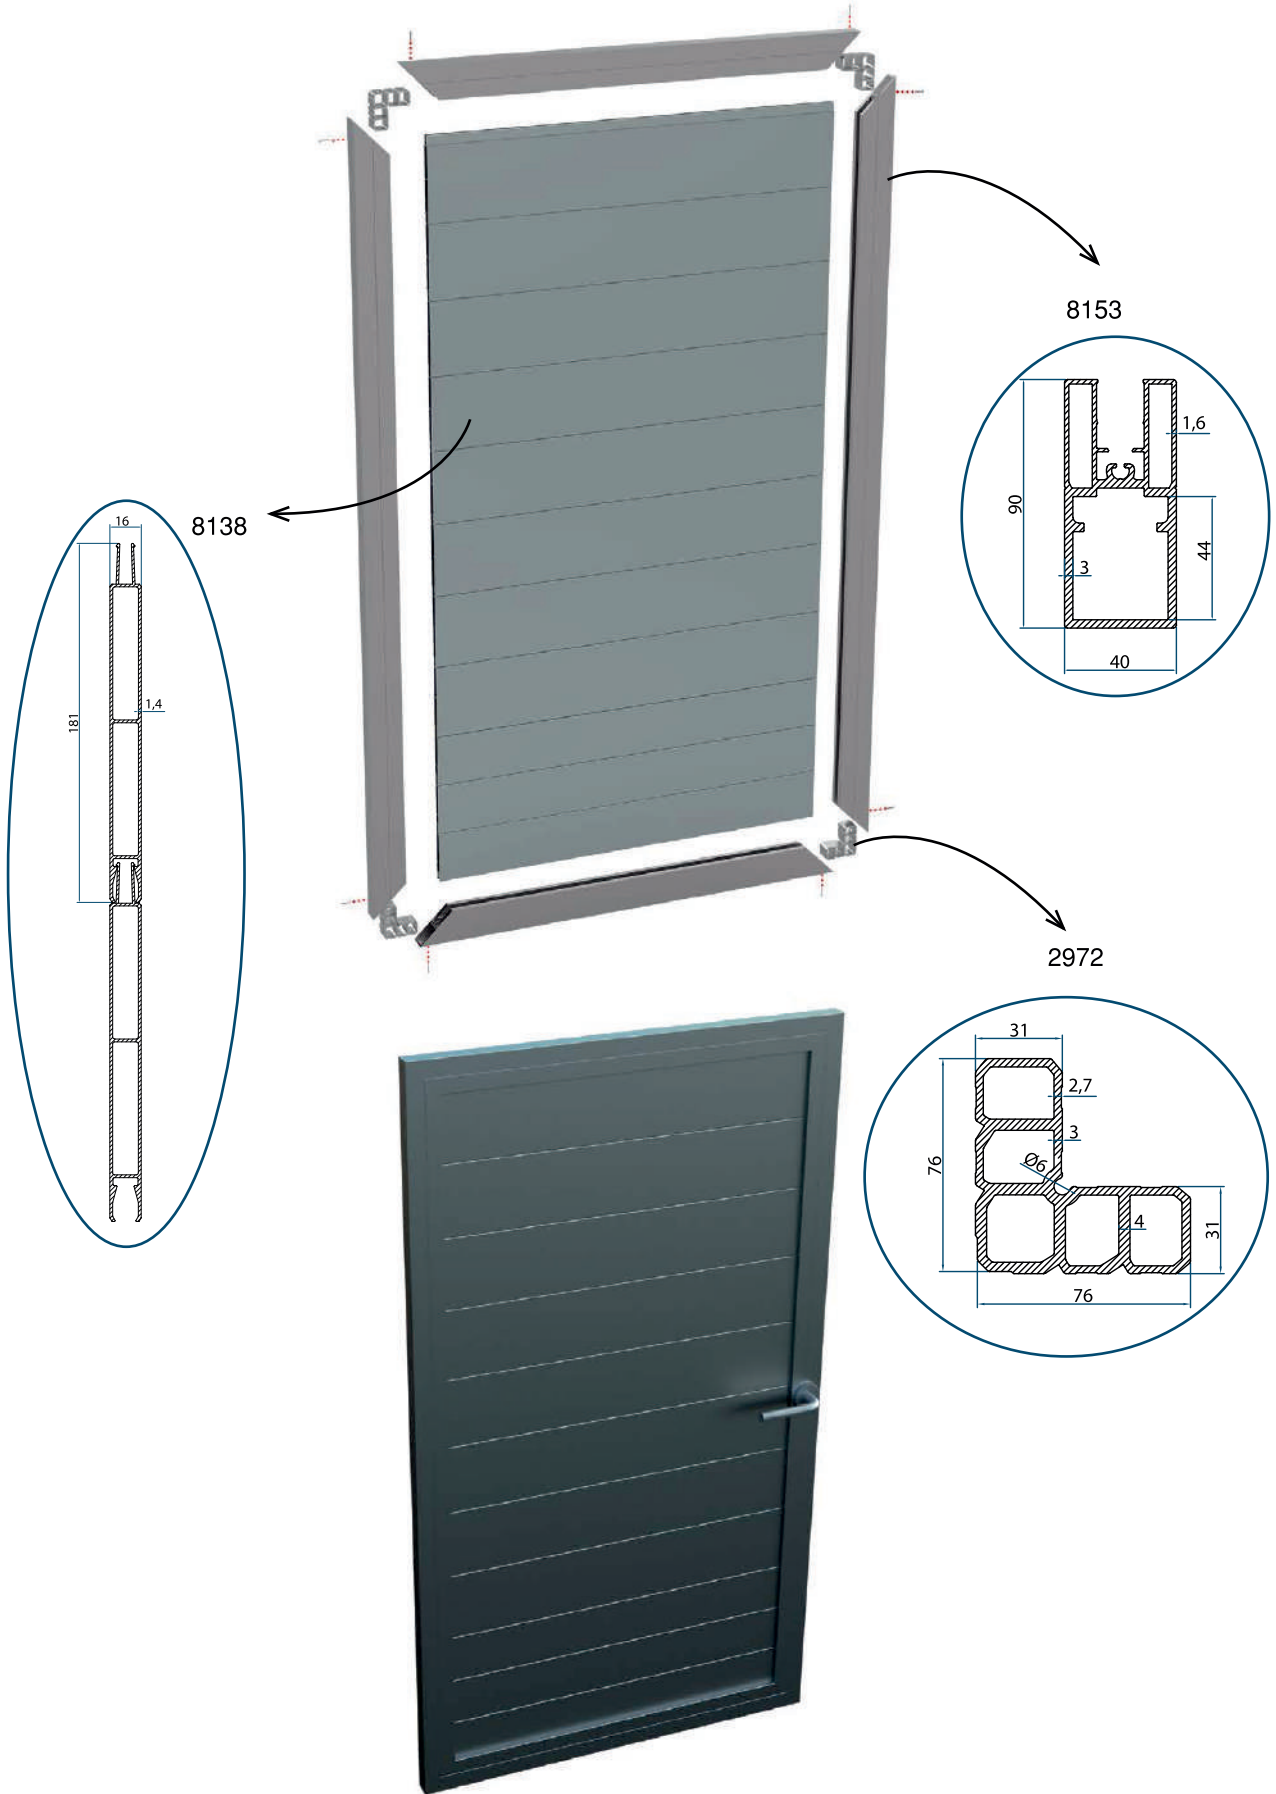

BAHÇE ÇİT SİSTEMİ KAPI MODEL